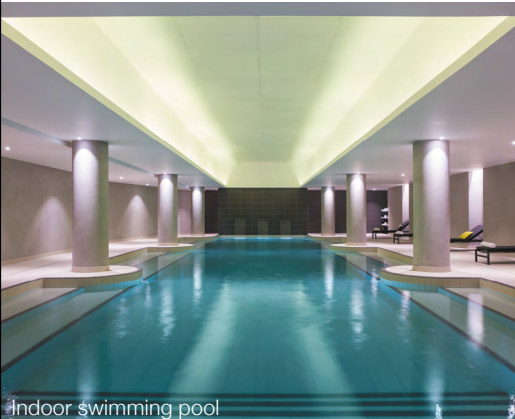

Deluxe room

Outside the hotel

305 ROOMS
(including 80 twins and 10 suites)

Indoor swimming pool

Culinaire Bazaar

500 SQM OF WELLNESS SPACE
with a 20m length indoor pool, sauna, steam-room and fitness center